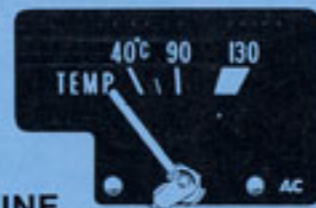

CIGARETTE LIGHTER

Just press in—it automatically releases when ready for use.

VENETIAN SHADES

Shields rear seat passengers from direct sunlight and adds to your car's appearance.

ENGINE TEMPERATURE GAUGE

A feature for the enthusiast. Also a real benefit for long-distance driving in hot conditions.